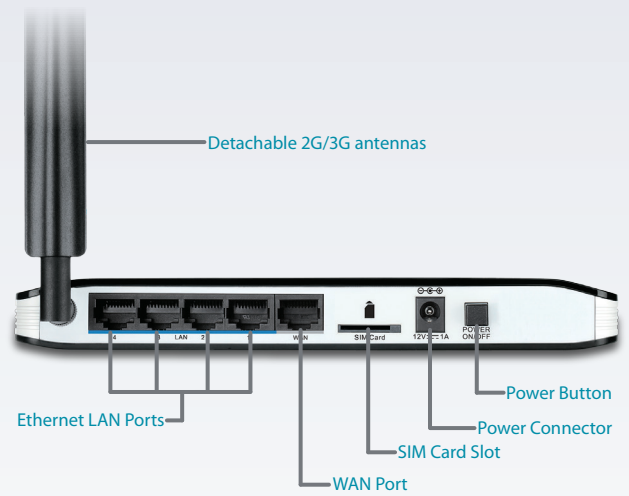

Easy to Set Up and Use

The DWR-755 HSPA+ 3G VPN Router can be installed quickly and easily almost anywhere. The WPS feature can be used to set up wireless connectivity for clients at the push of a button, or use the web UI for more comprehensive management. Mobile broadband support means this router is also great for situations where an impromptu wireless network must be set up, or wherever conventional network access is unavailable. The DWR-755 can even be installed in buses, trains, or boats, allowing passengers to check e-mail or chat online while commuting or traveling.